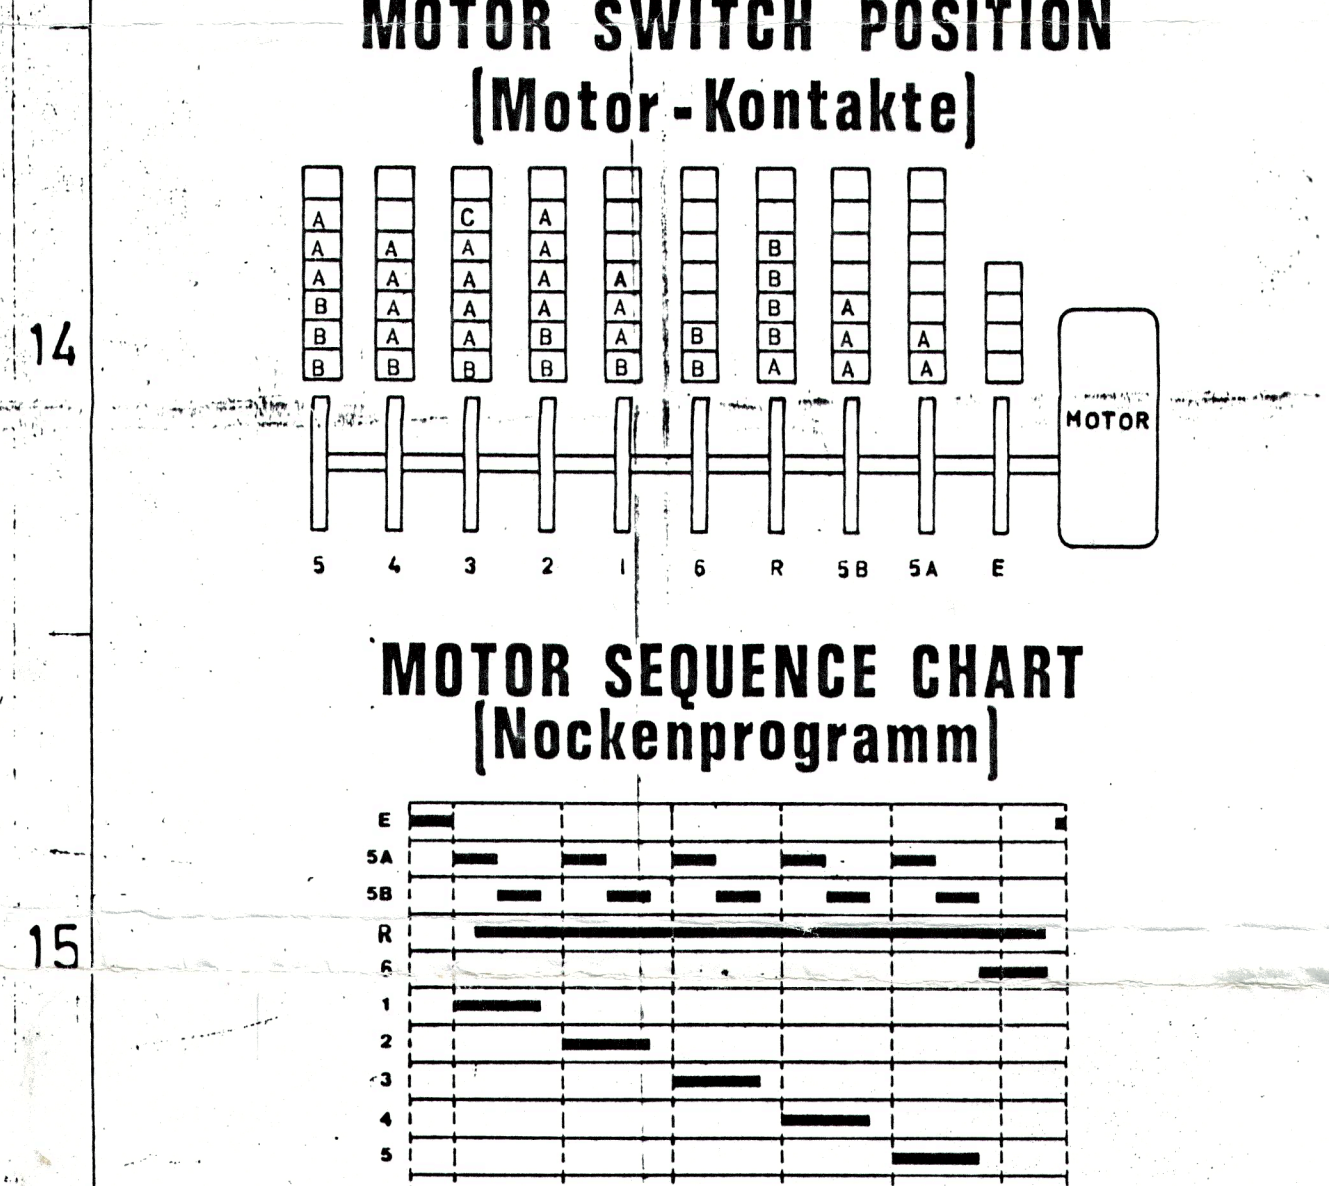

SPACE RACE

RECEL S.P.A. Manufactured in Madrid

1048-0