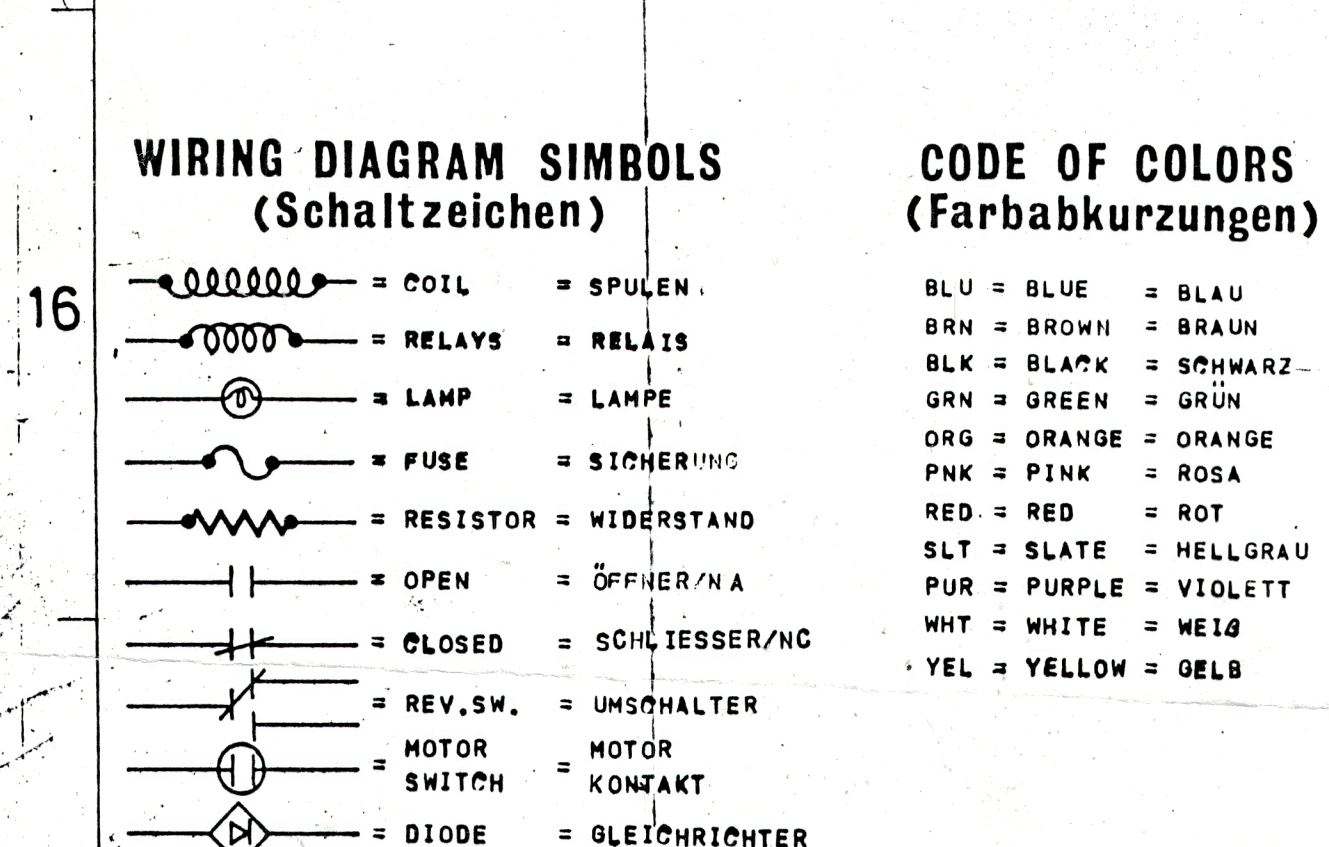

SPACE RACE

RECEL S.P.A. Manufactured in Madrid

1048-0