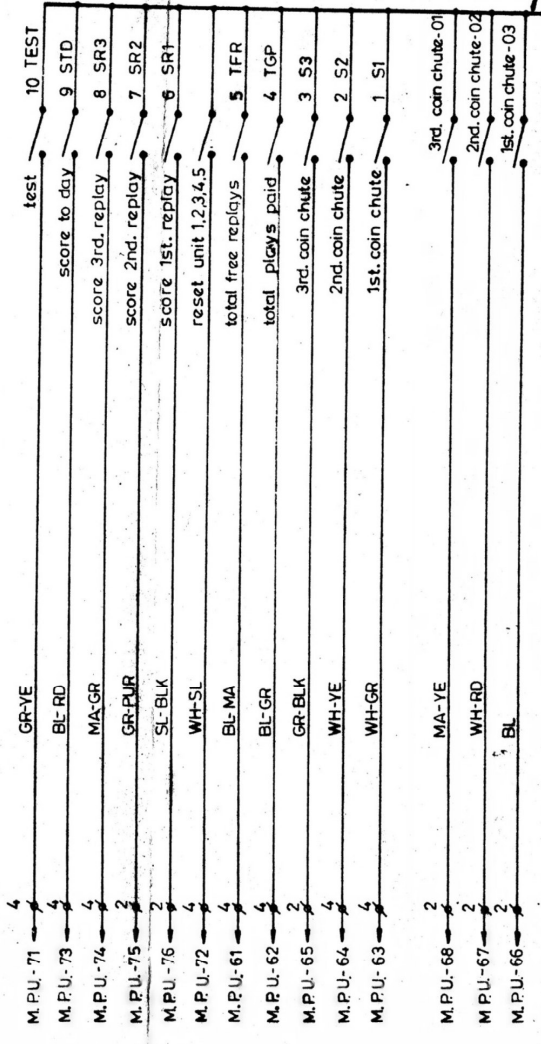

- flippers
- bumpers
- balls return
- knocker
- targets
- kicking rubber

THYRISTORS MODULE

DECODER

PIN-BALL MACHINE

PLAYMATIC

Only for EPROM 2708

CODE

PLAYMATIC S.A.